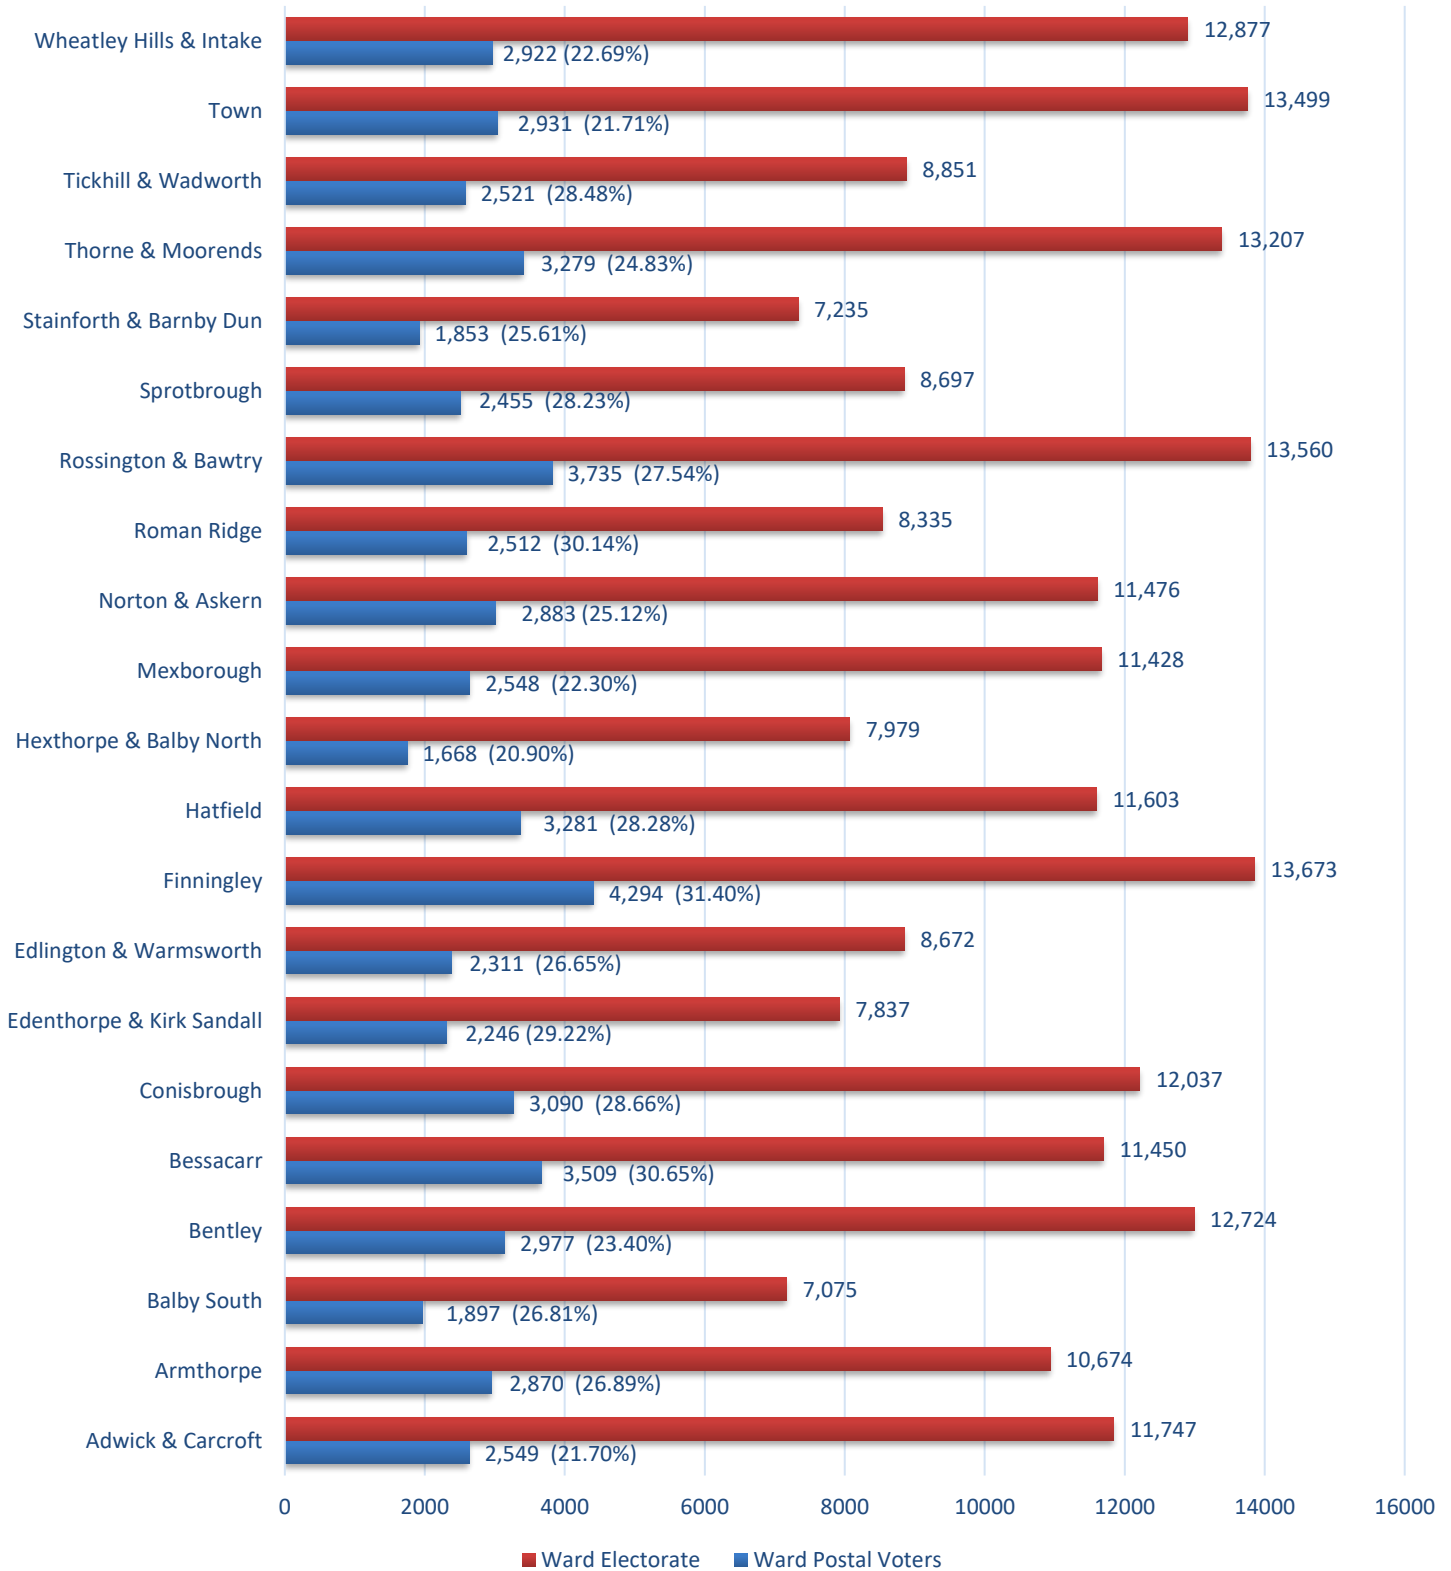

**City of Doncaster Council Electorate - 1<sup>st</sup> December 2022**

Total Electorate: 224,636

Total Postal Voters: 58,331 (25.97% of the electorate are postal voters).

The electorate and postal voters for each ward are broken down below with each ward % of postal voters

**Electorate & Postal Voters by Ward**

**City of Doncaster Council Electorate - 1<sup>st</sup> December 2021**

Total Electorate 224,636 broken down per ward by % of the full Electorate